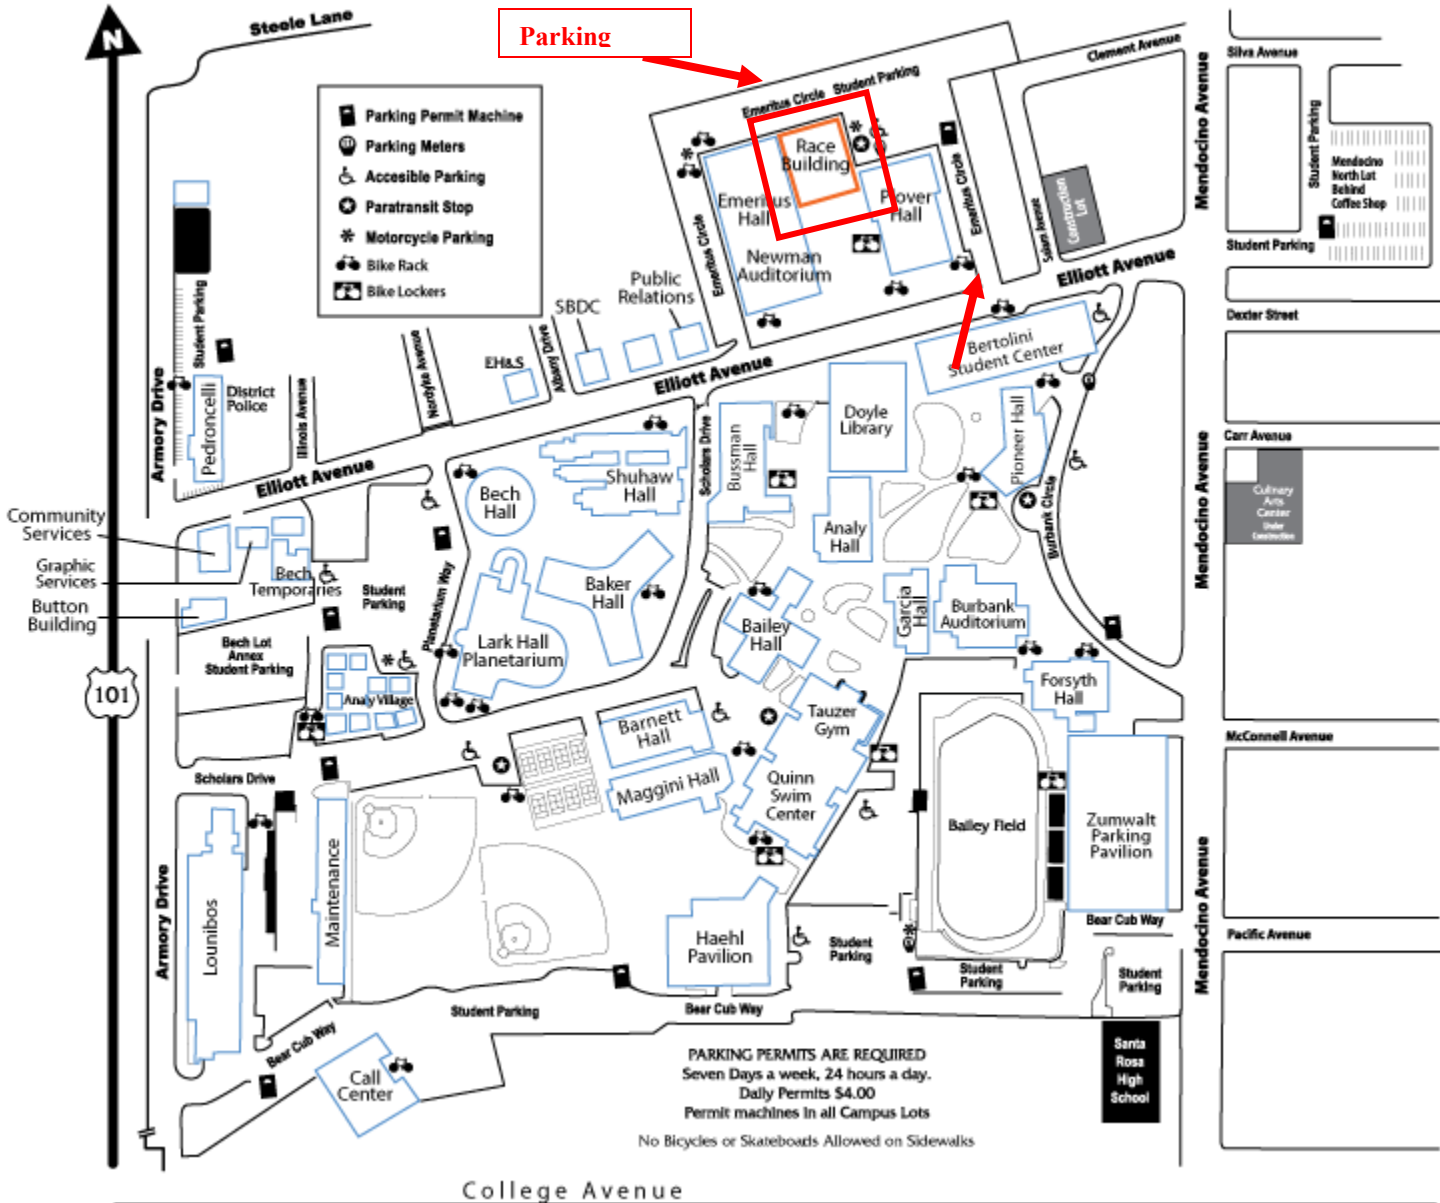

SRJC SANTA ROSA CAMPUS, 1501 MENDOCINO AVE, SANTA ROSA, CA 95401-4395

MAP IS NOT TO SCALE